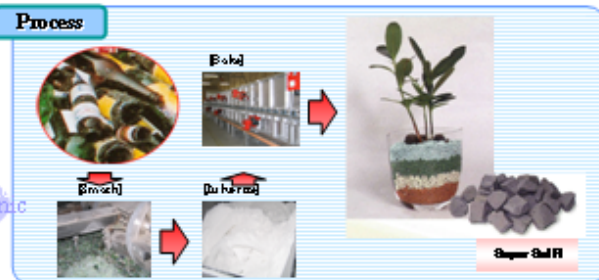

Waste Paper Recycling

- Recycled product from high quality pulp (post card, etc)
 - Can be promoted as eco-products with the green mark
- Contains no harmful substances
 - Disposable as an ordinary garbage
- Greater value by higher foaming rate
 - Superior insulation properties (diathermancy), soft, smooth surface

【 Site 】 Gifu Parts
【 Since 】 February 2004

Waste Glass Recycling

“Super Sol R” is a new and unique recycled product: Foaming agent is added to ground glass, and then melted and molded in a furnace.

【 Site 】 SOL TECHNICA
【 Since 】 July 2004