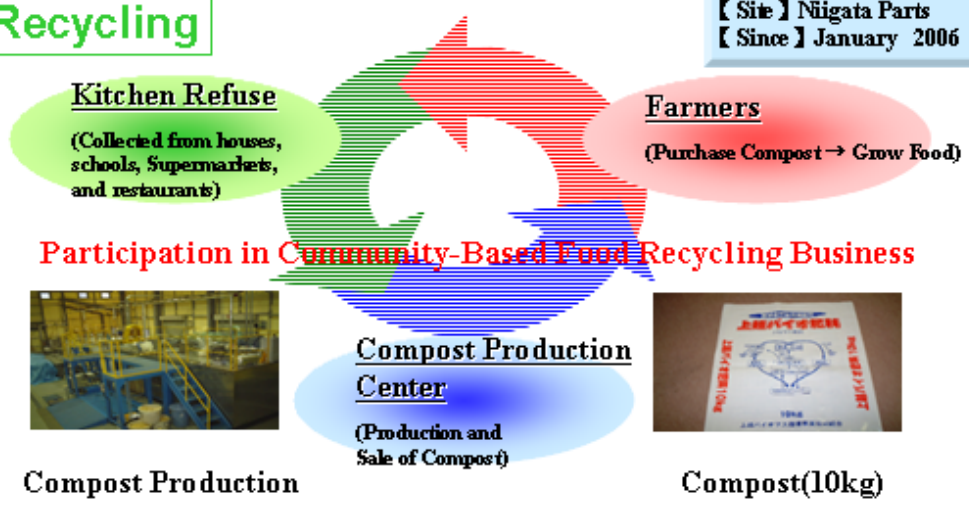

Waste Paper Recycling

- Recycled product from high quality pulp (post card, etc)
 - Can be promoted as eco-products with the green mark
- Contains no harmful substances
 - Disposable as an ordinary garbage
- Greater value by higher foaming rate
 - Superior insulation properties (diathermancy), soft, smooth surface

【 Site 】 Gifu Parts
【 Since 】 February 2004

Waste Glass Recycling

“Super Sol R” is a new and unique recycled product: Foaming agent is added to ground glass, and then melted and molded in a furnace.

【 Site 】 SOL TECHNICA
【 Since 】 July 2004

Food Recycling

【 Site 】 Niigata Parts
【 Since 】 January 2006